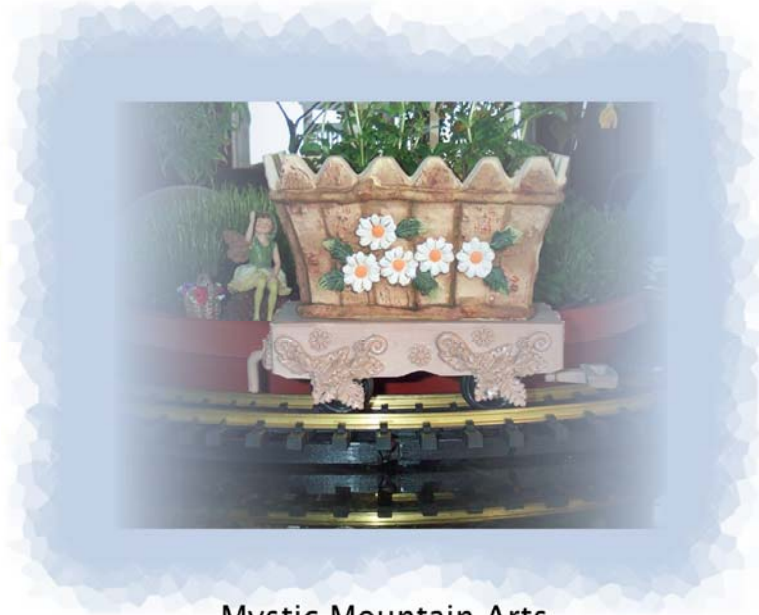

Planter car can carry your favorite flower around the track, or use it for other important Fairy cargo.

$75