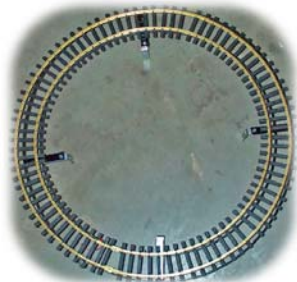

GARDEN TRAIN ACCESSORIES

INSTANT GARDEN RAILWAY

Put this specially curved track around a 20–24 inch pot or barrel and plug it in. Plant your pot and add some fairies, scenery or a birdhouse.

You're ready to run your Fairy Train.
Call for price and availability.

Mystic Mountain Arts
10251 Kenny Lane
San Jose, CA 95127
408-929-3097
www.fairytrains.com

Fixed voltage power source

Inexpensive 9V power source for track circle;
runs trains slowly.

- .5 amp for small single-motor engines $15
- .8 amp for Dragons with smoke units $25

Mystic Rock
looks great in a
small clearing
with a path
made from small
stones.

$10