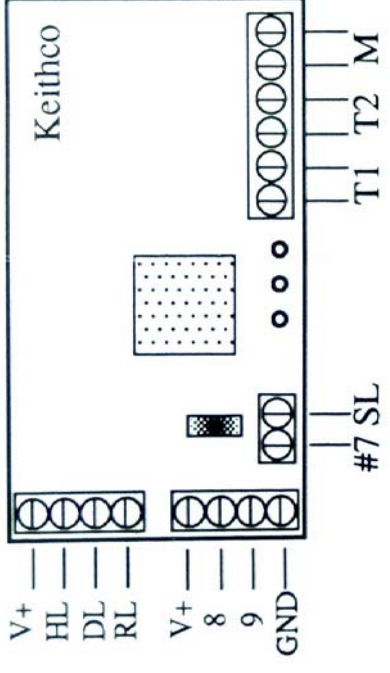

# Bachmann 0-4-0 #1

## Notes:

- Sound will shut down after engine stopped for 2 minutes; advance throttle 1 notch to restart sound
- Sound choices NOT used:
  - +5V on 8 to keep sound on

**Locolink**

**SoundTraxx**