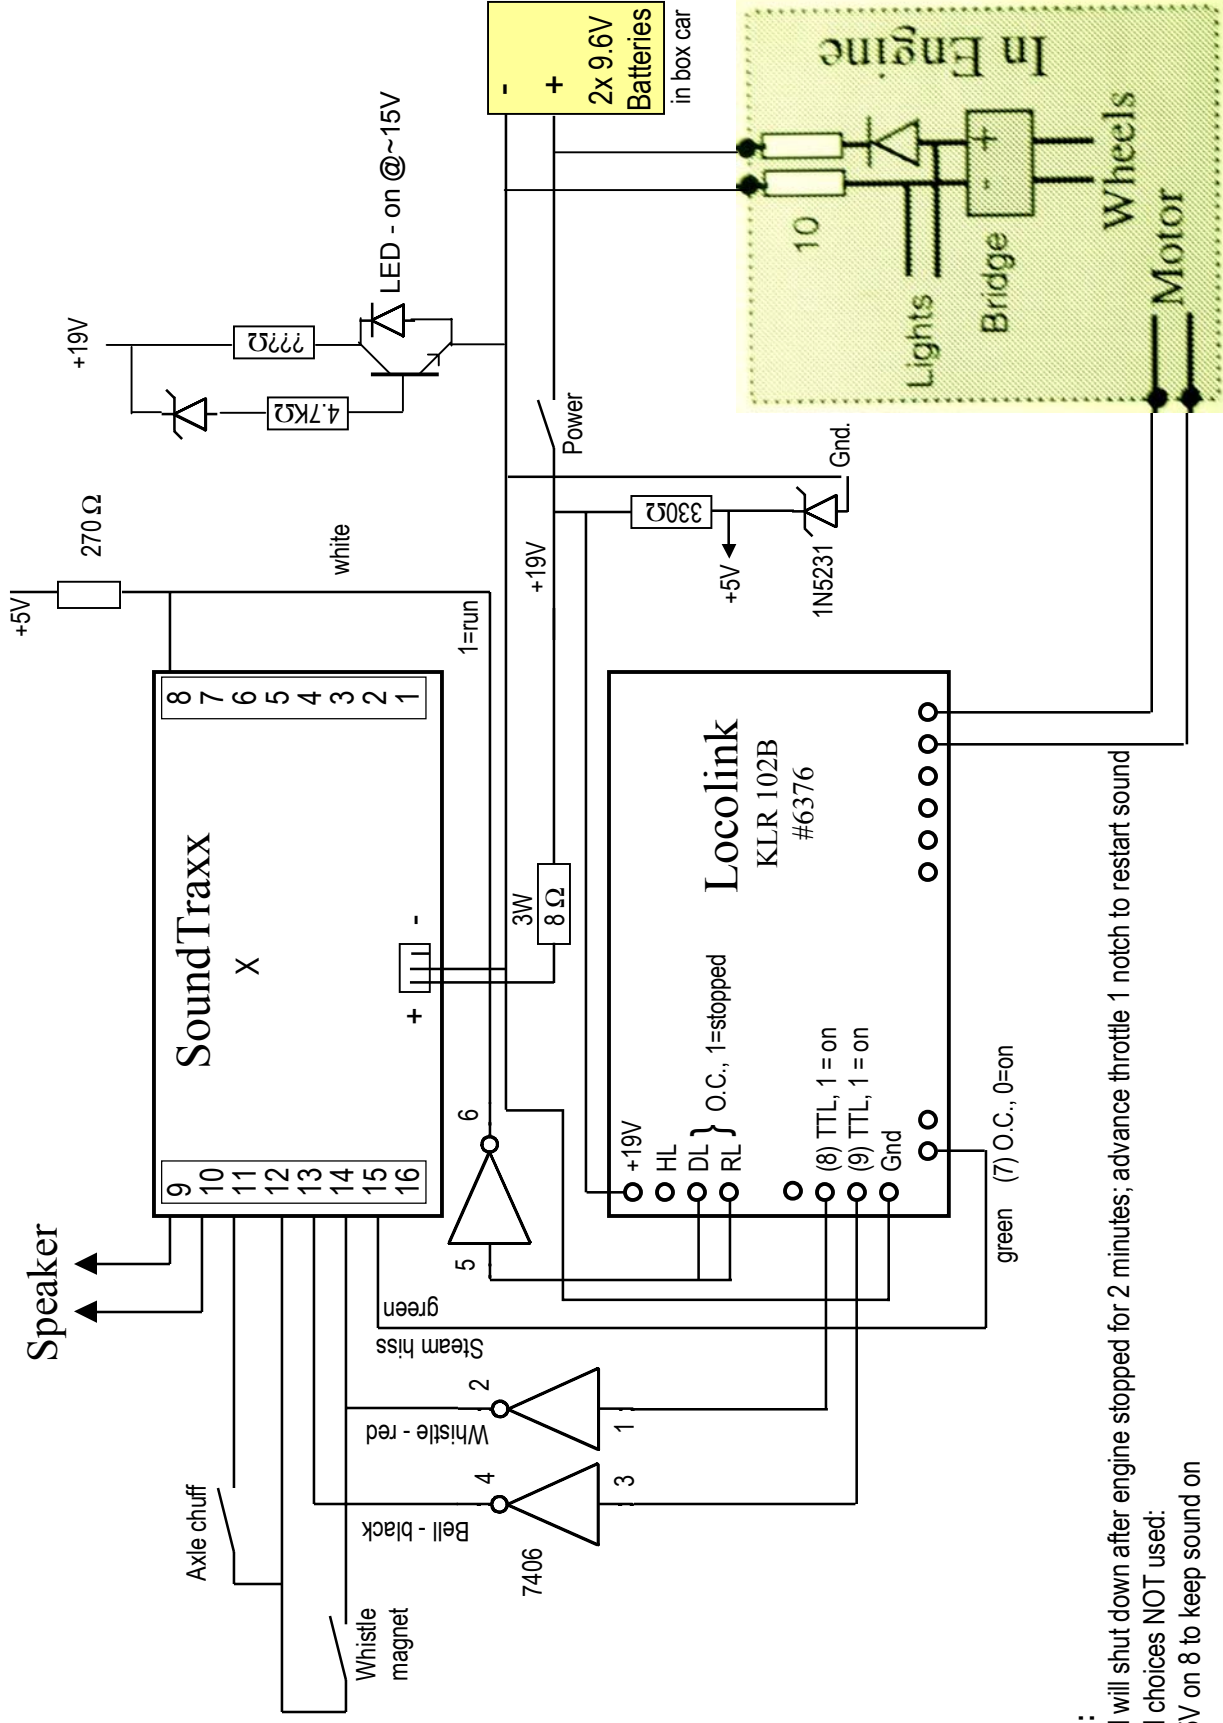

# Bachmann 0-4-0 #1

## Notes:

- Sound will shut down after engine stopped for 2 minutes; advance throttle 1 notch to restart sound
- Sound choices NOT used:
  - +5V on 8 to keep sound on

**Locolink**

**SoundTraxx**